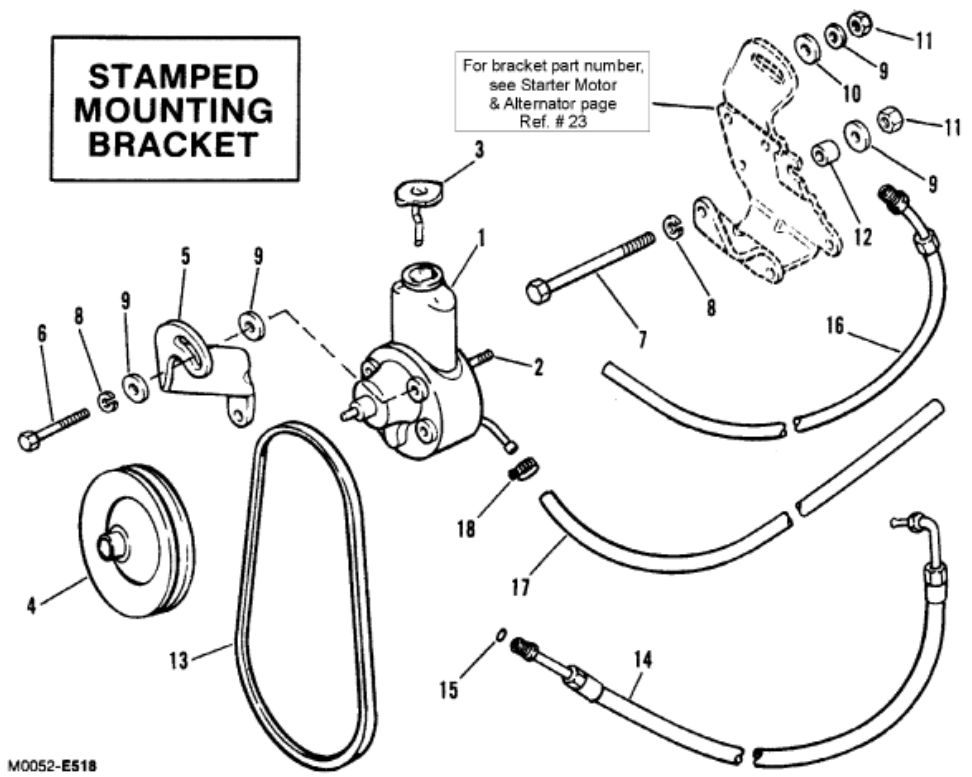

**STAMPED  
 MOUNTING  
 BRACKET**

For bracket part number,  
 see Starter Motor  
 & Alternator page  
 Ref. # 23

MO052-E518

**Parts List**

Ref	Class	Part	Description	Qty	Comment	Footnote
1		16792A 1	PUMP ASSEMBLY, POWER STEE	1		
2	16	41877	STUD, POWER STEERING PUM	2		
3	36	95805	CAP, POWER STEERING PUMF	1		
4		73873A 1	PULLEY, POWER STEERING PI	1		
5		15082T	BRACE, PUMP	1		
6	10	40001192	SCREW, PUMP BRACE	1		
7	10	40001188	SCREW, PUMP TO BRACKET	1		
8	13	40024 8	LOCKWASHER	2		
9	23	72057	SPACER, PUMP SCREW	4		
10	12	28105	WASHER, PUMP STUD	1		
11	11	90517	NUT, MOUNTING STUD	2		
12	23	45353	SPACER, PUMP SCREW	1		
13	57	37619T	V-BELT (USE WITH 5-1/2" DIA. w	1		
13	57	816295T	V-BELT (USE WITH 7" DIA. WATE	1		
14	32	90494	HOSE, PRESSURE (FITTINGS ON	1		
15	25	89879	"O" RING, PRESSURE HOSES I	1		
16	32	98843 39	HOSE, RETURN (FITTINGS ON O	1		
17	32	52519 14	HOSE, PUMP TO OIL COOLER	1		
18	54	35830	CLAMP, HOSE ATTACHING	3		